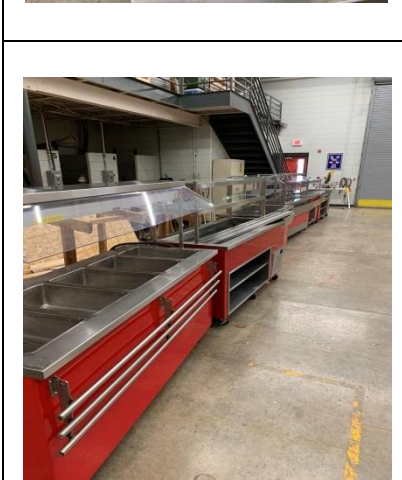

Item Image	Description	Price	Contact for buyer
	<p>Café' Tables 57 3/4" x 2' 12 seats per table 3 available</p> <p>Items upgraded</p>		
	<p>Hobart Floor Stand Mixer</p> <p>No Longer used</p>		
	<p>Globe Floor Stand Mixer</p> <p>No Longer used</p>		
	<p>Whirlpool Freezer 64 3/4" x 27"</p> <p>Item upgraded</p>		

	<p>Whirlpool Freezer 67" x 35 3/4" 2 available</p> <p>Item upgraded</p>		
	<p>Southbend Steamer</p> <p>Item upgraded</p>		
	<p>Stainless Prep Table 72" x 30"</p> <p>No Longer used</p>		
	<p>Victory Refrigerator</p> <p>Item upgraded</p>		

Misc. Catering Supplies

No Longer used

The next 8 pics.....
6 total pieces
Serving lines in working
condition – different sizes
and styles.

Items upgraded...

See above.....

See above.....

See above.....

See above....

See above....

See above....

See above....

The next 2 pics....
20 Café' Tables 5'Wx12'L

18 years old... Upgraded
...some need repairs

see above...

Trash Bin
Holds 2 large trash cans
74 1/4" x 30"

No longer used