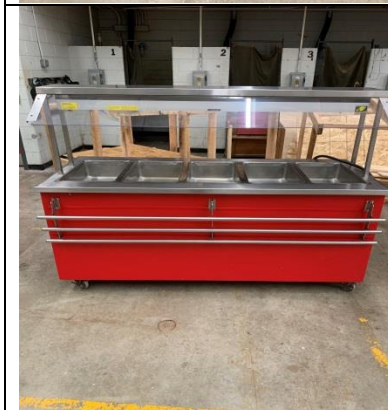

Item Image	Description	Price	Contact for buyer
	<p>Café' Tables 57 3/4" x 2' 12 seats per table 3 available</p> <p>Items upgraded</p>		
	<p>Hobart Floor Stand Mixer</p> <p>No Longer used</p>		
	<p>Globe Floor Stand Mixer</p> <p>No Longer used</p>		
	<p>Whirlpool Freezer 64 3/4" x 27"</p> <p>Item upgraded</p>		

	<p>Whirlpool Freezer 67" x 35 3/4" 2 available</p> <p>Item upgraded</p>		
	<p>Southbend Steamer</p> <p>Item upgraded</p>		
	<p>Stainless Prep Table 72" x 30"</p> <p>No Longer used</p>		
	<p>Victory Refrigerator</p> <p>Item upgraded</p>		

Misc. Catering Supplies

No Longer used

The next 8 pics.....
6 total pieces
Serving lines in working
condition – different sizes
and styles.

Items upgraded...

See above.....

See above.....

See above.....

See above....

See above....

See above....

See above....

The next 2 pics....
20 Café' Tables 5'Wx12'L

18 years old... Upgraded
...some need repairs

see above...

Trash Bin
Holds 2 large trash cans
74 1/4" x 30"

No longer used