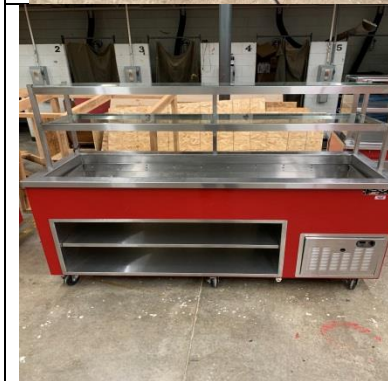

Item Image	Description	Price	Contact for buyer
	<p>Café' Tables 57 3/4" x 2' 12 seats per table 3 available</p> <p>Items upgraded</p>		
	<p>Hobart Floor Stand Mixer</p> <p>No Longer used</p>		
	<p>Globe Floor Stand Mixer</p> <p>No Longer used</p>		
	<p>Whirlpool Freezer 64 3/4" x 27"</p> <p>Item upgraded</p>		

	<p>Whirlpool Freezer 67" x 35 3/4" 2 available</p> <p>Item upgraded</p>		
	<p>Southbend Steamer</p> <p>Item upgraded</p>		
	<p>Stainless Prep Table 72" x 30"</p> <p>No Longer used</p>		
	<p>Victory Refrigerator</p> <p>Item upgraded</p>		

Misc. Catering Supplies

No Longer used

The next 8 pics.....
6 total pieces
Serving lines in working
condition – different sizes
and styles.

Items upgraded...

See above.....

See above.....

See above.....

See above....

See above....

See above....

See above....

The next 2 pics....
20 Café' Tables 5'Wx12'L

18 years old... Upgraded
...some need repairs

see above...

Trash Bin
Holds 2 large trash cans
74 1/4" x 30"

No longer used